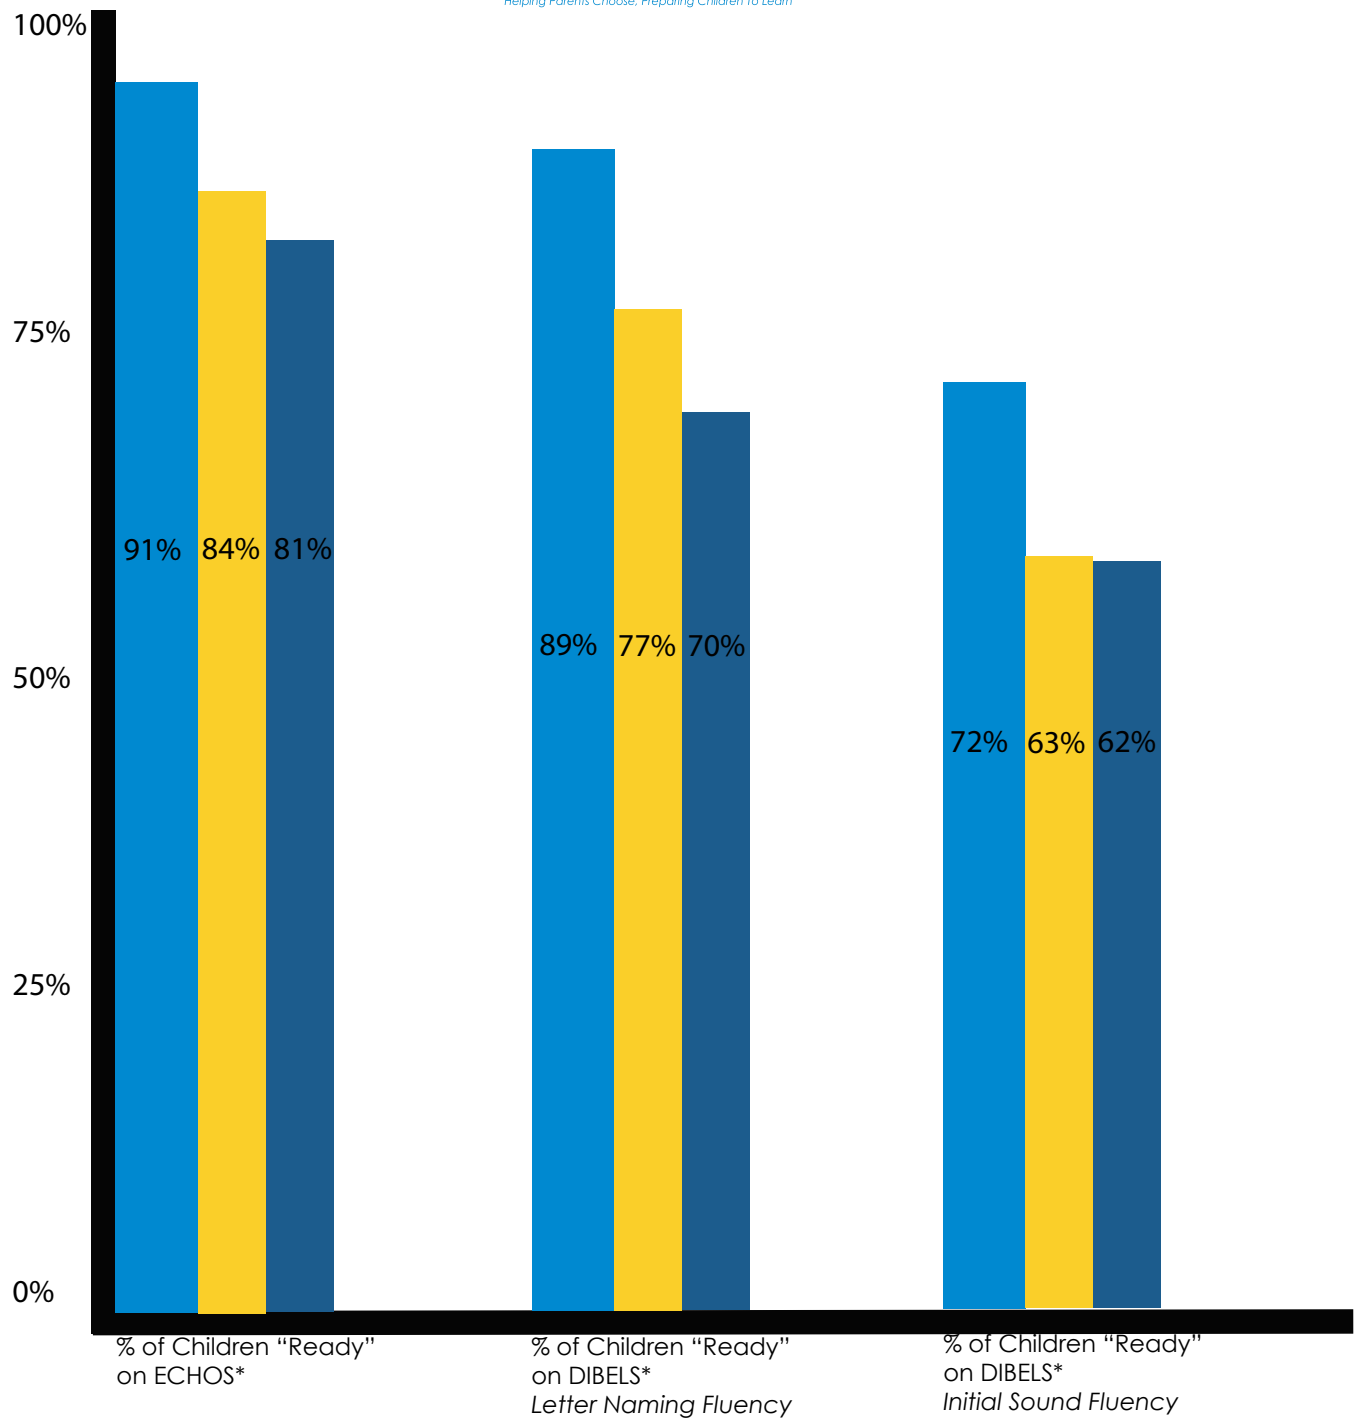

Early Learning Coalition
of Duval

Helping Parents Choose, Preparing Children To Learn

- Duval County Children Who Completed VPK
- Duval County Children Who Did Not Complete VPK
- Duval County Children Who Did Not Attend VPK

* ECHOS and DIBELS are screening instruments used to determine "school readiness".
For additional information, contact the Early Learning coalition of Duval at (904) 208-2044 or www.elcofduval.org